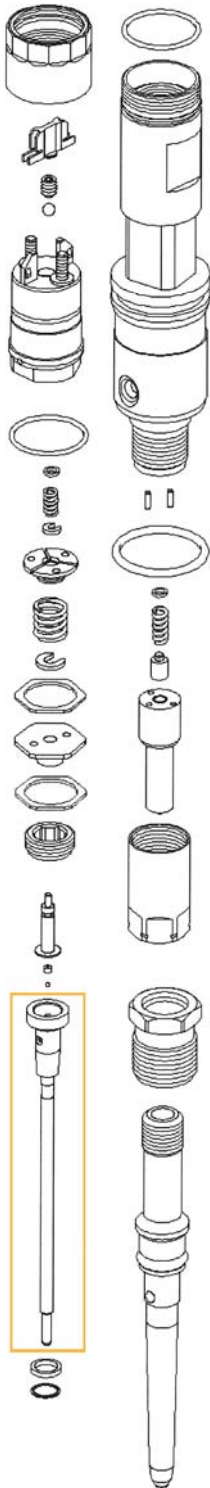

COMMON RAIL CRIN VALVE ASSEMBLIES

Seven Code	Suitable for	Injector No.
180005	F 00R J00 005	0445 120 002
180339	F 00R J00 339	0445 120 007/018/032/079/103
180399	F 00R J00 399	0445 120 009/010/014/015/019/020/084/085
180995	F 00R J00 995	0445 120 031
181176	F 00R J01 176	0445 120 036/119
181218	F 00R J01 218	0445 120 030/061/100
181451	F 00R J01 451	0445 120 064/065/074/136/137/138/139
181657	F 00R J01 657	0445 120 078/124
181692	F 00R J01 692	0445 120 130/149/150/169/170/191/200/ 214/227/228
181714	F 00R J01 714	0445 120 071/161/177/184/185/187/188/ 193/204
181865	F 00R J01 865	0445 120 098/099/147/148
181941	F 00R J01 941	0445 120 037/070/097/112/115/120/121/ 122/125/140/144
182005	F 00R J02 005	0445 120 008
182035	F 00R J02 035	0445 120 117/145/146/158/160/192/215
182056	F 00R J02 056	0445 120 106/142
182073	F 00R J02 073	0445 120 128/131/196
182130	F 00R J02 130	0445 120 059/060/123/132/152/209/211/212
182246	F 00R J02 246	0445 120 073
182266	F 00R J02 266	0445 120 126
182410	F 00R J02 410	0445 120 179/180/197/201/202/220/229
182454	F 00R J02 454	0445 120 025
182466	F 00R J02 466	0445 120 217/218/219