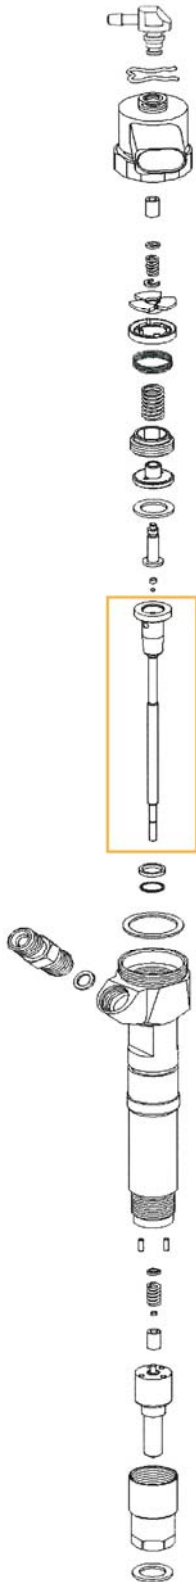

COMMON RAIL CRI VALVE ASSEMBLIES

Seven Code	Suitable for	Injector No.
191001	F 00V C01 001	0445 110 003/004/010/012/015/025/035/045/ 046/069/071/073/093/094
191007	F 00V C01 007	0445 110 022/023
191015	F 00V C01 015	0445 110 059
191022	F 00V C01 022	0445 110 084/087/102/141/184
191033	F 00V C01 033	0445 110 091/092/185/186/279/283/306
191037	F 00V C01 037	0445 110 112/187
191045	F 00V C01 045	0445 110 095/099/100/104/106/107/120/121/ 151/152/170/171
191051	F 00V C01 051	0445 110 181/189/199/201/205/207/208/ 224/225
191057	F 00V C01 057	0445 110 031
191301	F 00V C01 301	0445 110 077/078/349/350
191306	F 00V C01 306	0445 110 085/142/143/153/154/214/215
191312	F 00V C01 312	0445 110 134/229
191315	F 00V C01 315	0445 110 136/188/220/239/259/271/282/285
191317	F 00V C01 317	0445 110 150/228/230
191324	F 00V C01 324	0445 110 162/163/184/193/295
191328	F 00V C01 328	0445 110 137/139/155/176/177/180/192/ 235/263/264
191334	F 00V C01 334	0445 110 183/260/309/310/316/322/331
191341	F 00V C01 341	0445 110 237/238
191346	F 00V C01 346	0445 110 253/254/257/258/269/270/329/330
191352	F 00V C01 352	0445 110 274/275/277/278
191358	F 00V C01 358	0445 110 291/358/359/366/367/386/396
191359	F 00V C01 359	0445 110 293/305/313/332/335/343/346/355/ 357/364/365/379/380/392/395
191363	F 00V C01 363	0445 110 304/317/348/370
191367	F 00V C01 367	0445 110 318/361/384/385
191368	F 00V C01 368	0445 110 321/389/390
191371	F 00V C01 371	0445 110 333/334/360/372/383