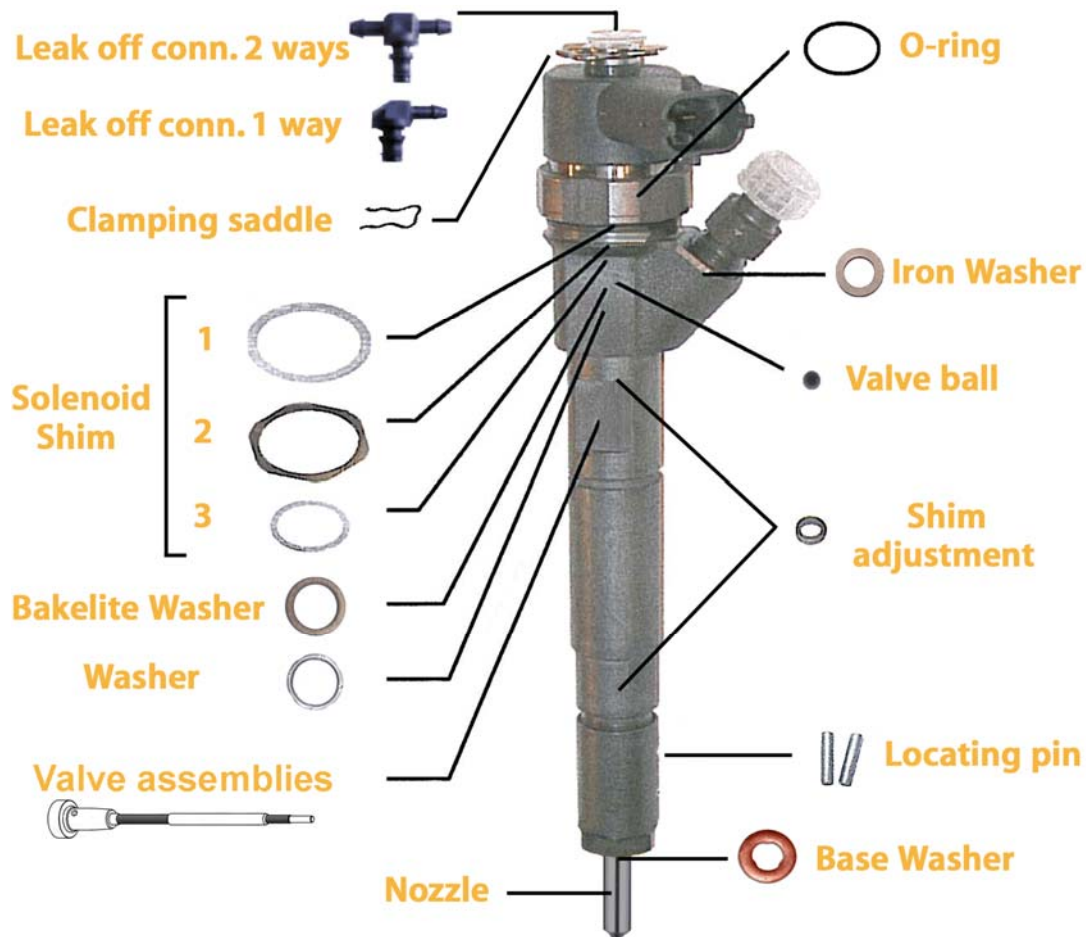

PRODUCT UPDATE – March 2009 (update 27.12.2012)

Nozzles and spare parts for Bosch® Common Rail Injectors for traditional and multijet injectors

We actually have in our line over **80 nozzles** suitable for **Bosch® Common Rail systems** and we are now ready to offer also a wide range of spare parts for repairing injectors. **Common Rail is the present and the future** and will also break through in the emerging markets in Asia as a result of increasingly strict emissions standards. Modern Common Rail diesel engines use up to 30 per cent less fuel while emitting up to 25 per cent less carbon dioxide (CO₂).

COMMON RAIL INJECTOR SPARE PARTS

Common Rail Injector Parts Set	Seven Code	Description
	17000	with Bakelite Washer + Washer + O-ring + Iron washer + Valve ball (F00VC05001)
	17002	with Bakelite Washer + Washer + O-ring + Iron washer + Valve ball (F00VC05006)
	17004	with Bakelite Washer + Washer + O-ring + Iron washer + Valve ball (F00VC05008)

	Seven Code	17020
	Description	Parts Set with Bakelite Washer + Washer
	Suitable for	F00VC99002

	Seven Code	17030
	Description	Locating pin
	Suitable for	2433 201 024

COMMON RAIL INJECTOR SPARE PARTS

	Seven Code	17032
	Description	Iron Washer
	Suitable for	F00VC17002