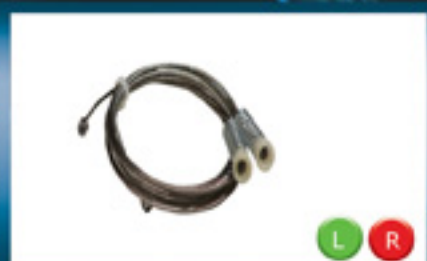

BMW E 90-YENİ KASA ARKA HALAT
REAR WINDOW LEVER CABLE (LR)

Code: 1138

2003-2010