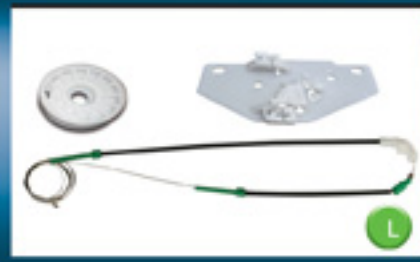

Code: 740

98-03

L

 CONNET ÖN SOL CAM KRİKO HALAT  
 FRONT WINDOW LEVER CABLE SET

Code: 741

R

 CONNET ÖN SAĞ CAM KRİKO HALAT  
 FRONT WINDOW LEVER CABLE SET

Code: 742