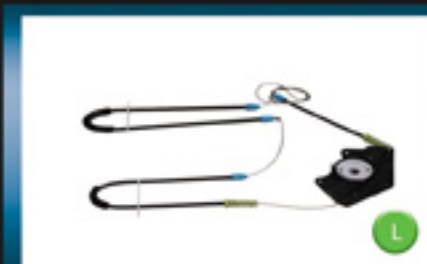

Code: 139

03-09

Code: 140

03-09

Code: 141

03-09

PASSAT ÖN SOL CAM KRİKO HALAT SETİ-SOL  
FRONT WINDOW LEVER MECHANISM CABLE (L)

PASSAT ÖN SOL CAM KRİKO HALAT SETİ-SAĞ  
FRONT WINDOW LEVER MECHANISM CABLE (R)