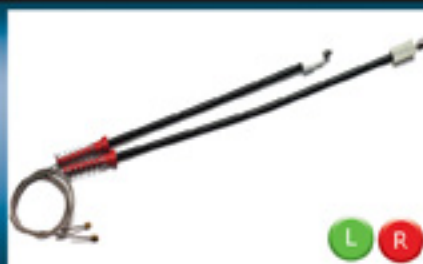

PEUGEOT 607 ÖN SAĞ CAM SETİ
FRONT WINDOW LEVER SET (RIGHT)

Code: 851

2000-10