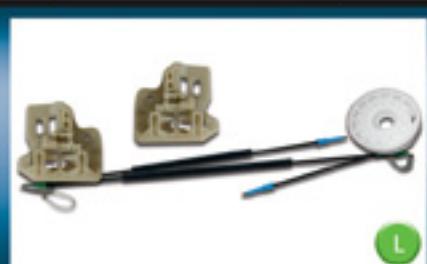

Code: 1141

03-2010

BMW E46 CABRİO SAĞ CAM KRİKO SETİ  
FRONT WINDOW LEVER CABLE SET(R)

Code: 1142

1998-2005

BMW E 46 COUPE ÖN CAM HALATI  
WINDOW LEVER MECHANISM CABLE

Code: 1143

03-2007