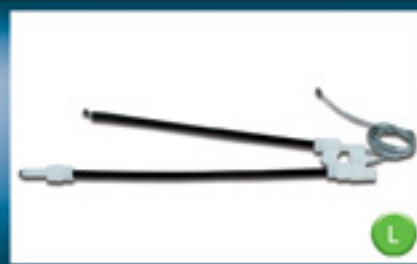

Code: 436

03-09

Code: 437

98-06

Code: 438

97-02

R

Universal

R

L

L

MEGANE 2 ARKA CAM KRİKO SETİ
BACK WINDOW LEVER SET- RM07 R-SET

CLIO 2 ÖN CAM MAKARASI
WINDOW LEVER PULLEY -RC03 -LR

MEGANE 1 ÖN CAM KRİKO SETİ
FRONT WINDOW LEVER SET -RM03-L SET

Code: 439

97-02

Code: 440

97-02

Code: 441

97-02

R

L

R

MEGANE 1 ÖN CAM KRİKO SETİ
FRONT WINDOW LEVER SET-RM03-R SET

MEGANE 1 ÖN CAM KRİKO HALATI
FRONT WINDOW LEVER CABLE -RM03-L

MEGANE 1 ÖN CAM KRİKO HALATI
FRONT WINDOW LEVER CABLE-RM03-R

Code: 442

98-06

Code: 443

97-03

Code: 444

97-03

Universal

R

L

L

R

CLIO 2 ÖN CAM KRİKO PLASTİĞİ
FRONT WINDOW LEVER PLASTIC-RC02

MEGANE 1 ARKA CAM KRİKO PLASTİĞİ
BACK WINDOW LEVER PLASTIC-RMA01

MEGANE 1 ARKA CAM KRİKO PLASTİĞİ
BACK WINDOW LEVER PLASTIC-RMA01

Code: 445

97-03

Code: 446

03-09

Code: 447

03-09

Universal

R

L

Universal

R

L

Universal

R

L

MEGANE 1 ÖN CAM KRİKO MAKARASI
FRONT WINDOW LEVER PULLEY-RM05

CLIO 3 ÖN CAM KRİKO SETİ
FRONT WINDOW LEVER SET

MEGANE 2 ÖN CAM KRİKO HALATI
FRONT WINDOW LEVER CABLE- RM09