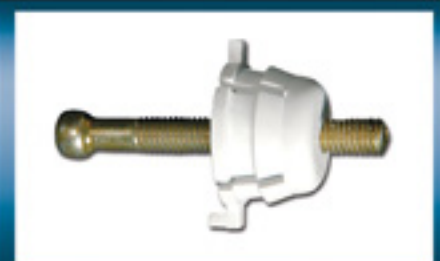

FAR AYAK KLİPSİ YUVARLAK -W027-Y
T4 HEADLIGHT SETTING CLIPS-ROUND