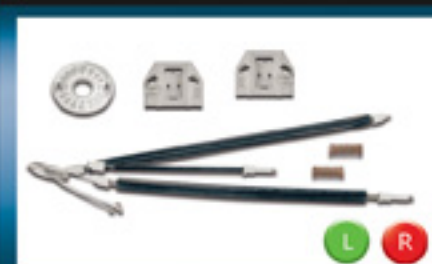

GOLF 4 CABRİO ÖN CAM KRIKO HALAT SOL-SAĞ
FRONT WINDOW LEVER MECHANISM CIT (LR)

GOLF 5 ARKA CAM KRIKO PLASTİĞİ-SOL
REAR WINDOW LEVER PLASTIC LEFT

GOLF 5 ARKA CAM KRIKO PLASTİĞİ-SAĞ
REAR WINDOW LEVER PLASTIC RIGHT