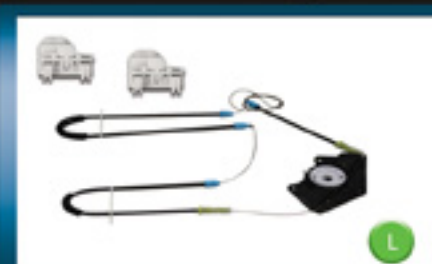

Code: 139

03-09

Code: 140

03-09

Code: 141

03-09

PASSAT ÖN SOL CAM KRİKO HALAT SETİ-SOL  
FRONT WINDOW LEVER MECHANISM CABLE (L)

PASSAT ÖN SOL CAM KRİKO HALAT SETİ-SAĞ  
FRONT WINDOW LEVER MECHANISM CABLE (R)